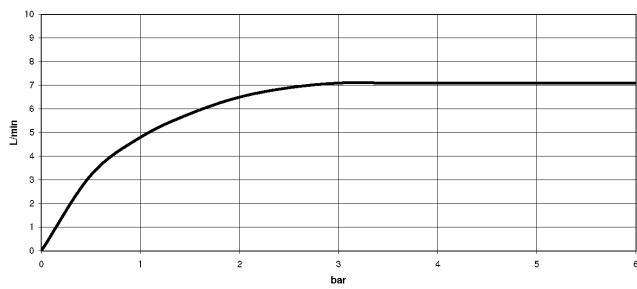

SYMETRICS Wall-mounted basin spout without pop-up waste - Chrome

13 805 980

- 220mm projection
- fixed spout
- circular, air-enriched flow
- hole diameter 37 mm
- rosette 60 x 60 mm
- 1/2" connection
- plug-link mounting
- max. flow 7 l/min
- lead-free
- WRAS 1904065

For Touchfree control please order eSet Touchfree
WITH or WITHOUT temperature adjustment

Recommended miscellaneous

Concealed wall elbow -

35 085 970 90

- max. recess depth 163 mm
- min. recess depth 90 mm

SYMETRICS Wall-mounted basin spout without pop-up waste - Chrome

13 805 980

mm [inches]

Flow rate chart

Certificates

LGA_18593.

WRAS_1904065.

SYMETRICS Wall-mounted basin spout without pop-up waste - Chrome